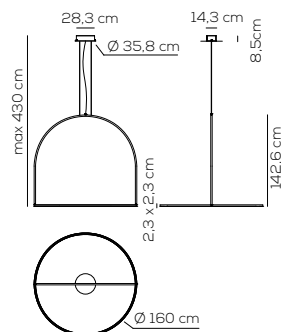

wall or ceiling lamp recessed version

acoustic performance

SP ULI 160

kg 18,8 m³ 0,6

U-LIGHT / downward lighting only / DRIVER INCLUDED

Type	Article	Colours	Code End	Source
SP	ULI 160 LED	AN anthracite grey RU rust brown	XX	LED 125W - diffused beam 3000K*, 2700K other CCT options available upon request