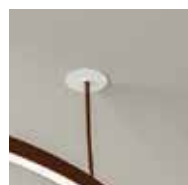

U-Light

Timo Ripatti

Collezione composta da lampade da parete, soffitto e sospensione in alluminio.
Disponibile in due colori e dimensioni. Sorgente luminosa a LED integrato dimmerabile.
Disponibile con opzione fonoassorbente.

Collection consisting of wall, ceiling and suspended lamps in aluminium. Available in two colours and sizes. Built-in LED dimmable light source. Available with sound-absorbing panel option.

prodotto fonoassorbente / sound absorbing product

COLOURS

anthracite grey

canopy

rust brown

canopy

WALL AND CEILING LAMP VERSION

wall or ceiling details

wall or ceiling lamp canopy version

wall or ceiling lamp recessed version

acoustic performance

SP ULI 160

kg 18,8 m³ 0,6

U-LIGHT / downward lighting only / DRIVER INCLUDED

Type	Article	Colours	Code End	Source
SP	ULI 160 LED	AN anthracite grey RU rust brown	XX	LED 125W - diffused beam 3000K*, 2700K other CCT options available upon request